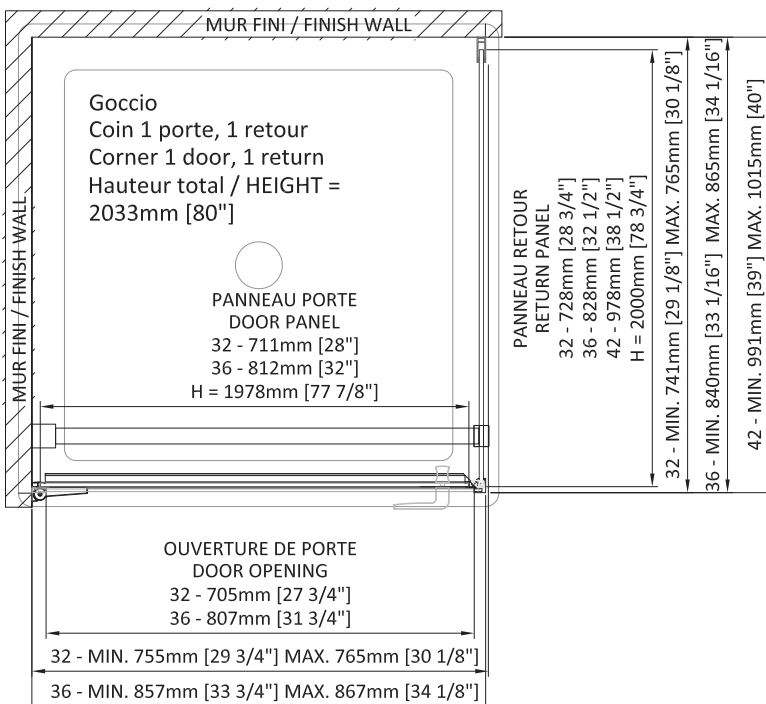

GOCCIO

SHOWER DOOR CORNER 1 DOOR, 1 RETURN

Door 32" Gauche : DGC3200ASTG21
 Door 32" Droite : DGC3200ASTH21
 Box #1 80 1/8" x 29 3/8" x 3"
 2035mm x 745mm x 75mm
 75 lb (34 kg)
 Return 32" : DGC3200PSTX21
 Box #2 80 1/8" x 29 3/8" x 3"
 2060mm x 820mm x 50mm
 79.4 lb (35 kg)

Door 36" Gauche : DGC3600ASTG21
 Door 36" Droite : DGC3600ASTH21
 Box #1 80 1/8" x 33 1/2" x 3"
 2035mm x 850mm x 75mm
 84 lb (38kg)

Return 36" : DGC3600PSTX21
 Box #2 85 1/8" x 36 1/4" x 2"
 2160mm x 920mm x 50mm
 88.2 lb (39 kg)
 Return 42" : DGC4200PSTX21
 Box #2 85 1/8" x 42 1/8" x 2"
 2160mm x 1070mm x 50mm
 88.2 lb (39 kg)

Total number of boxes : 2

- Very large door opening
- Exterior opening
- Height of 80" (2033mm)
- Interior and exterior minimalist double handle in polished stainless-steel
- Fixed panel and door panel 8mm
- ZittaClean stain resistant glass treatment
- Hinges guaranteed for life
- Magnetic closing
- Fixed panel secured with a squeeze gasket
- Finishing caps on extrusions
- Aluminium threshold with sealing gasket
- Double vertical seals
- Safe tempered glass with polished edges
- Level adjustment with wall hinges (1/2" - 12mm)
- Adjustment of the fixed panel level by the wall extrusion (1" - 25mm)
- Support bar for fixed and return panels