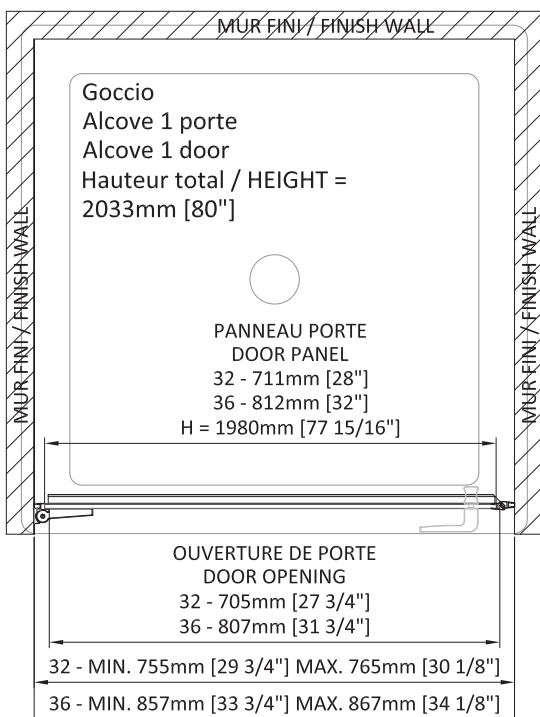

Our Goccio collection presents an established concept with an innovative twist. The conventional door provides a wide opening while our unique hinges and conception allow for flexibility of adjustment and a watertight fit. The lack of visible hardware and the clean lines of the minimalist structure add a classic and contemporary element to your bathroom interior.

Door 32" Gauche : DGC3200ASTG21
 Door 32" Droite : DGC3200ASTH21
 Box #1
 80 1/8" x 29 3/8" x 3
 2035mm x 745mm x 75mm
 75 lb (34 kg)

Door 36" Gauche : DGC3600ASTG21
 Door 36" Droite : DGC3600ASTH21
 Box #1
 80 1/8" x 33 1/25" x 3
 2035mm x 850mm x 75mm
 84.1 lb (38kg)

Total number of box : 1

GOCCIO

SHOWER DOOR ALCOVE 1 DOOR

- Very large door opening
- Exterior opening
- Height of 80" (2033mm)
- Interior and exterior minimalist double handle in polished stainless-steel
- Fixed panel and door panel 8mm
- ZittaClean stain resistant glass treatment
- Hinges guaranteed for life
- Magnetic closing
- Fixed panel secured with a squeeze gasket
- Finishing caps on extrusions
- Aluminium threshold with sealing gasket
- Double vertical seals
- Safe tempered glass with polished edges
- Level adjustment with wall hinges (1/2" - 12mm)
- Adjustment of the fixed panel level by the wall extrusion (1" - 25mm)
- Support bar for fixed and return panels