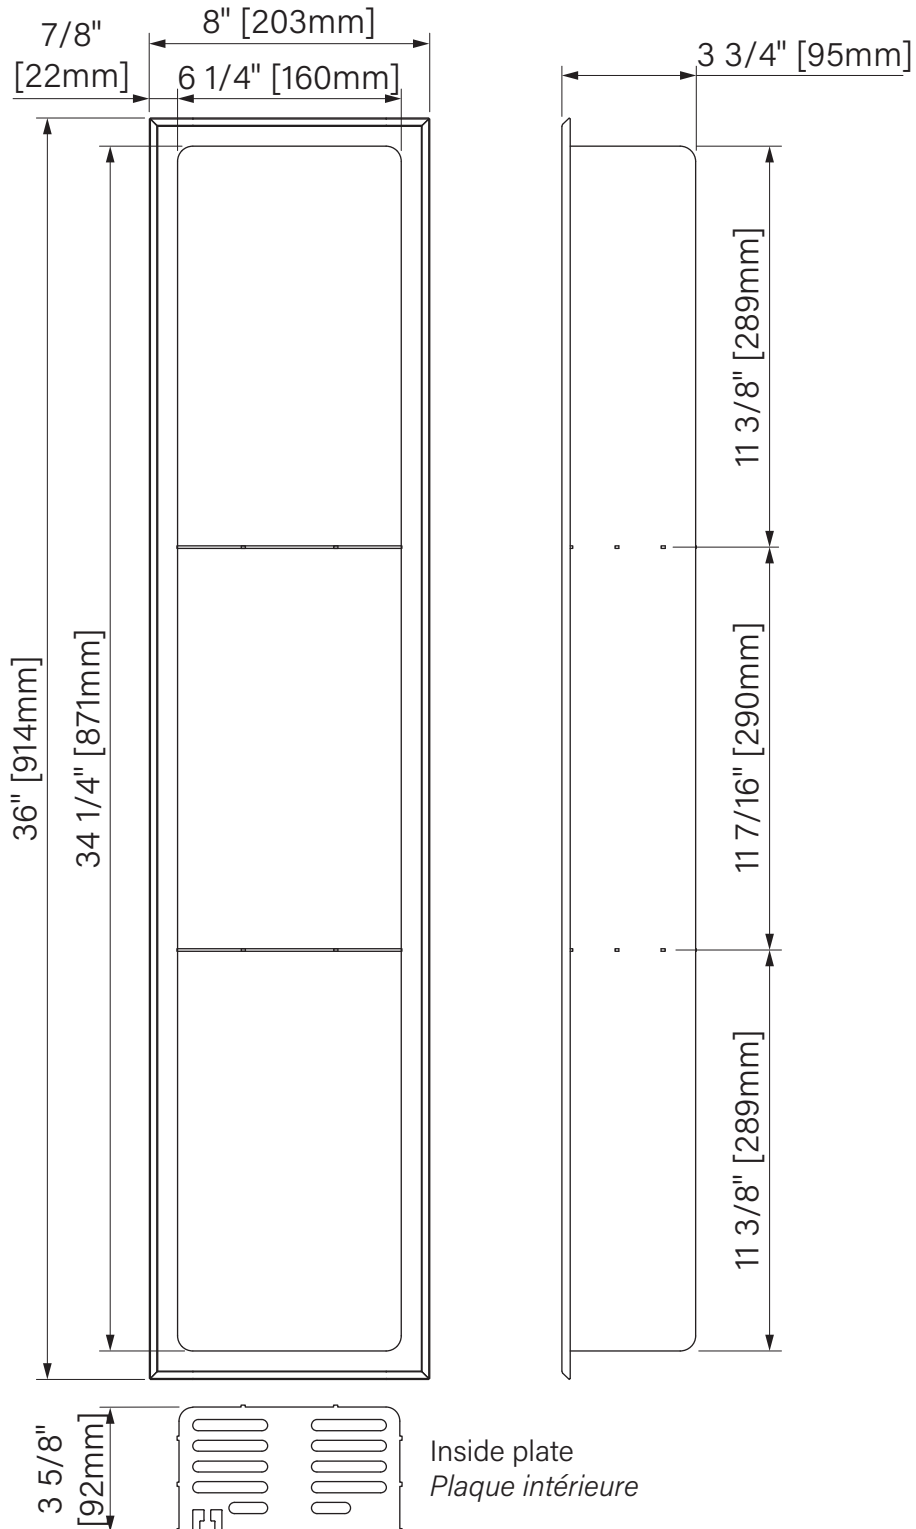

# NICHE

Shower accessory  
Stainless steel  
36" x 8" x 3 3/4"  
914mm x 203mm x 95mm

Accessoire de douche  
Acier inoxydable  
36" x 8" x 3 3/4"  
914mm x 203mm x 95mm

The dimensions are subject to manufacturer's tolerance and may change without notice.

Les dimensions sont soumises à des tolérances de fabrication et peuvent changer sans préavis.

Zitta  
Group

[www.zittagroup.com](http://www.zittagroup.com)