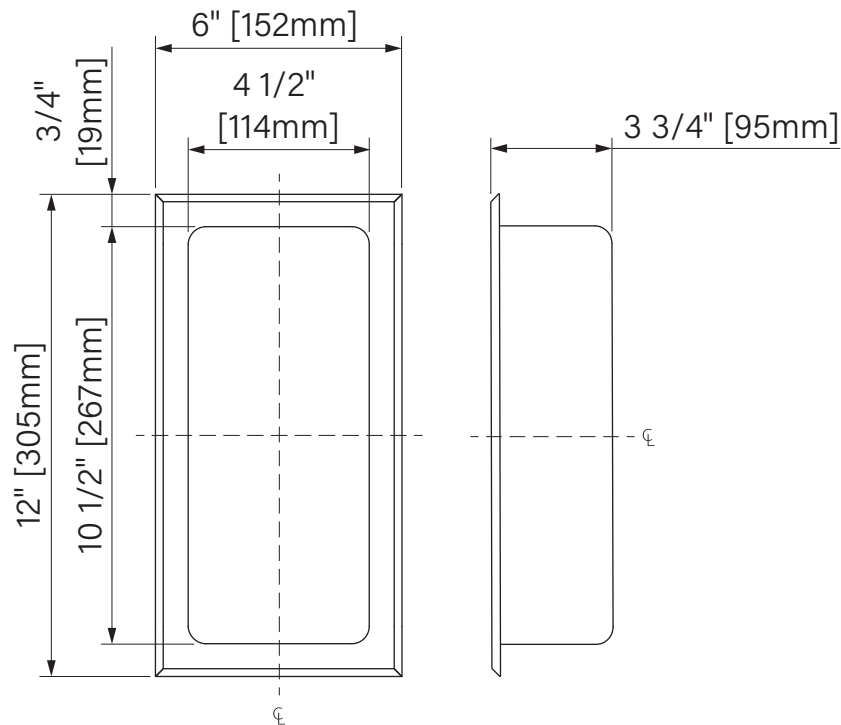

# NICHE

Shower accessory

Stainless steel

6" x 12" x 3 3/4"

152mm x 305mm x 95mm

*Accessoire de douche*

*Acier inoxydable*

*6" x 12" x 3 3/4"*

*152mm x 305mm x 95mm*

The dimensions are subject to manufacturer's tolerance and may change without notice.

*Les dimensions sont soumises à des tolérances de fabrication et peuvent changer sans préavis.*