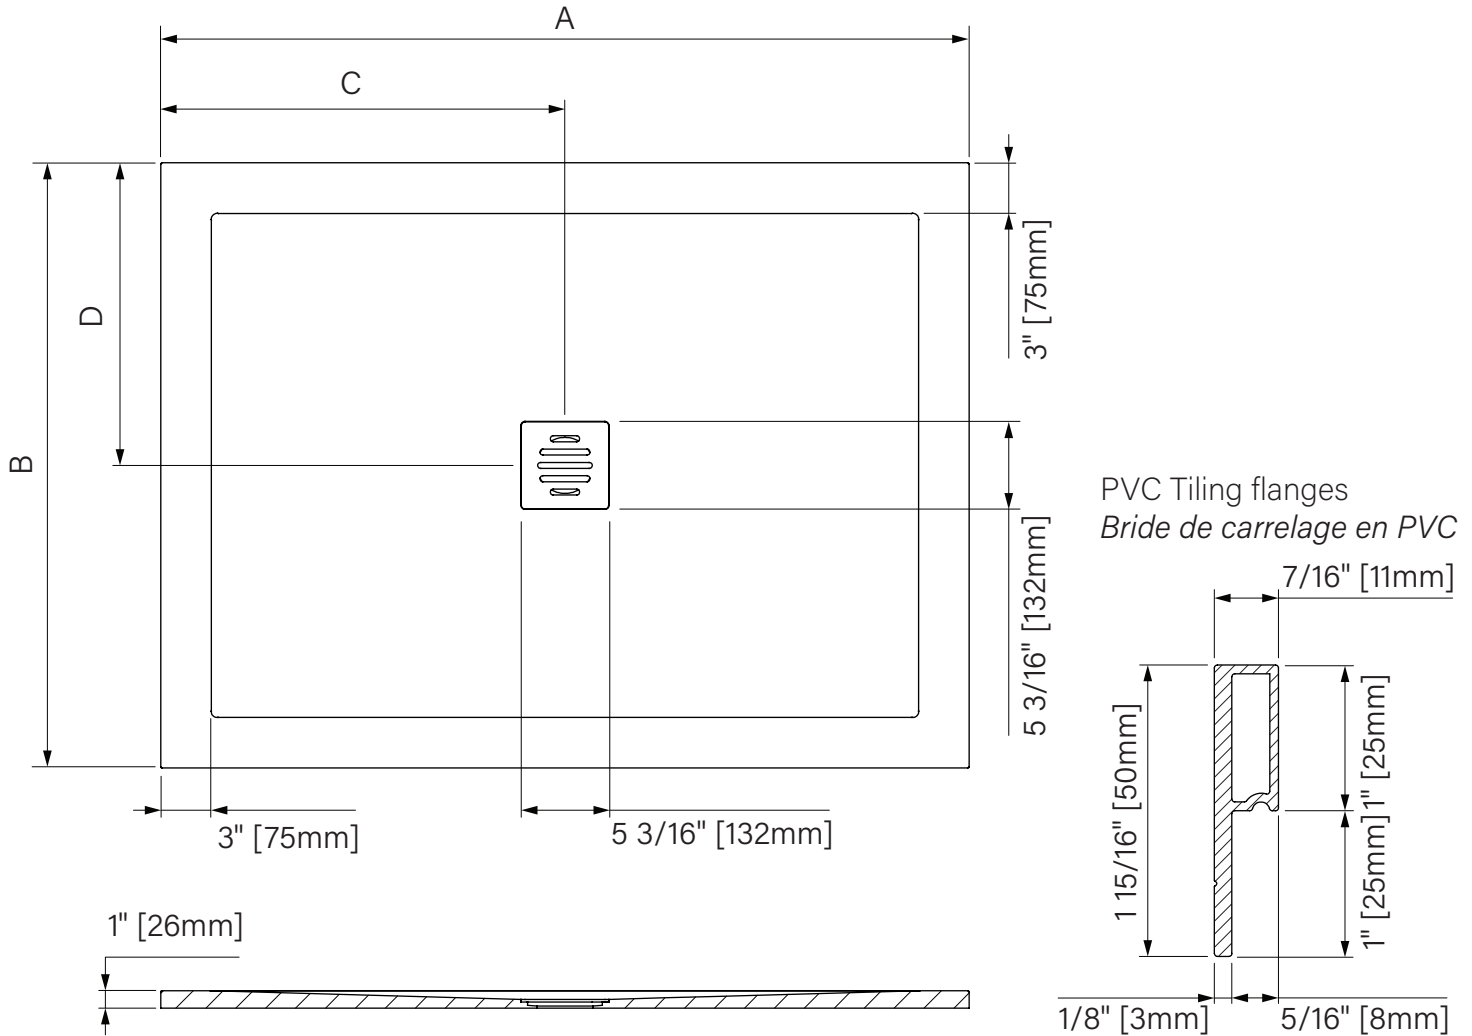

Slate by Zitta ROC

ROC shower base
Resin and gelcoat
Slate texture
Colors white, black and grey
Tiling flanges included

Slate de Zitta ROC

Base de douche ROC
Résine et gelcoat
Texture ardoise
Couleur blanc, noir et gris
Bride de carrelage incluse

Variable dimensions / Dimensions variables

	3636	4236	4242	4832	4836	4842	5436	6032	6036	6042
A	35 3/4" [908mm]	41 3/4" [1060mm]	41 3/4" [1060mm]	47 3/4" [1213mm]	47 3/4" [1213mm]	47 3/4" [1213mm]	53 3/4" [1365mm]	59 3/4" [1518mm]	59 3/4" [1518mm]	59 3/4" [1518mm]
B	35 3/4" [908mm]	35 3/4" [908mm]	41 3/4" [1060mm]	31 3/4" [806mm]	35 3/4" [908mm]	41 3/4" [1060mm]	35 3/4" [908mm]	31 3/4" [806mm]	35 3/4" [908mm]	41 3/4" [1060mm]
C	17 7/8" [454mm]	20 7/8" [530mm]	20 7/8" [530mm]	23 7/8" [606mm]	23 7/8" [606mm]	23 7/8" [606mm]	26 7/8" [683mm]	29 7/8" [759mm]	29 7/8" [759mm]	29 7/8" [759mm]
D	17 7/8" [454mm]	17 7/8" [454mm]	20 7/8" [530mm]	15 7/8" [403mm]	17 7/8" [454mm]	20 7/8" [530mm]	17 7/8" [454mm]	15 7/8" [403mm]	17 7/8" [454mm]	20 7/8" [530mm]

The dimensions are subject to manufacturer's tolerance and may change without notice.

Les dimensions sont soumises à des tolérances de fabrication et peuvent changer sans préavis.

www.zitta.ca