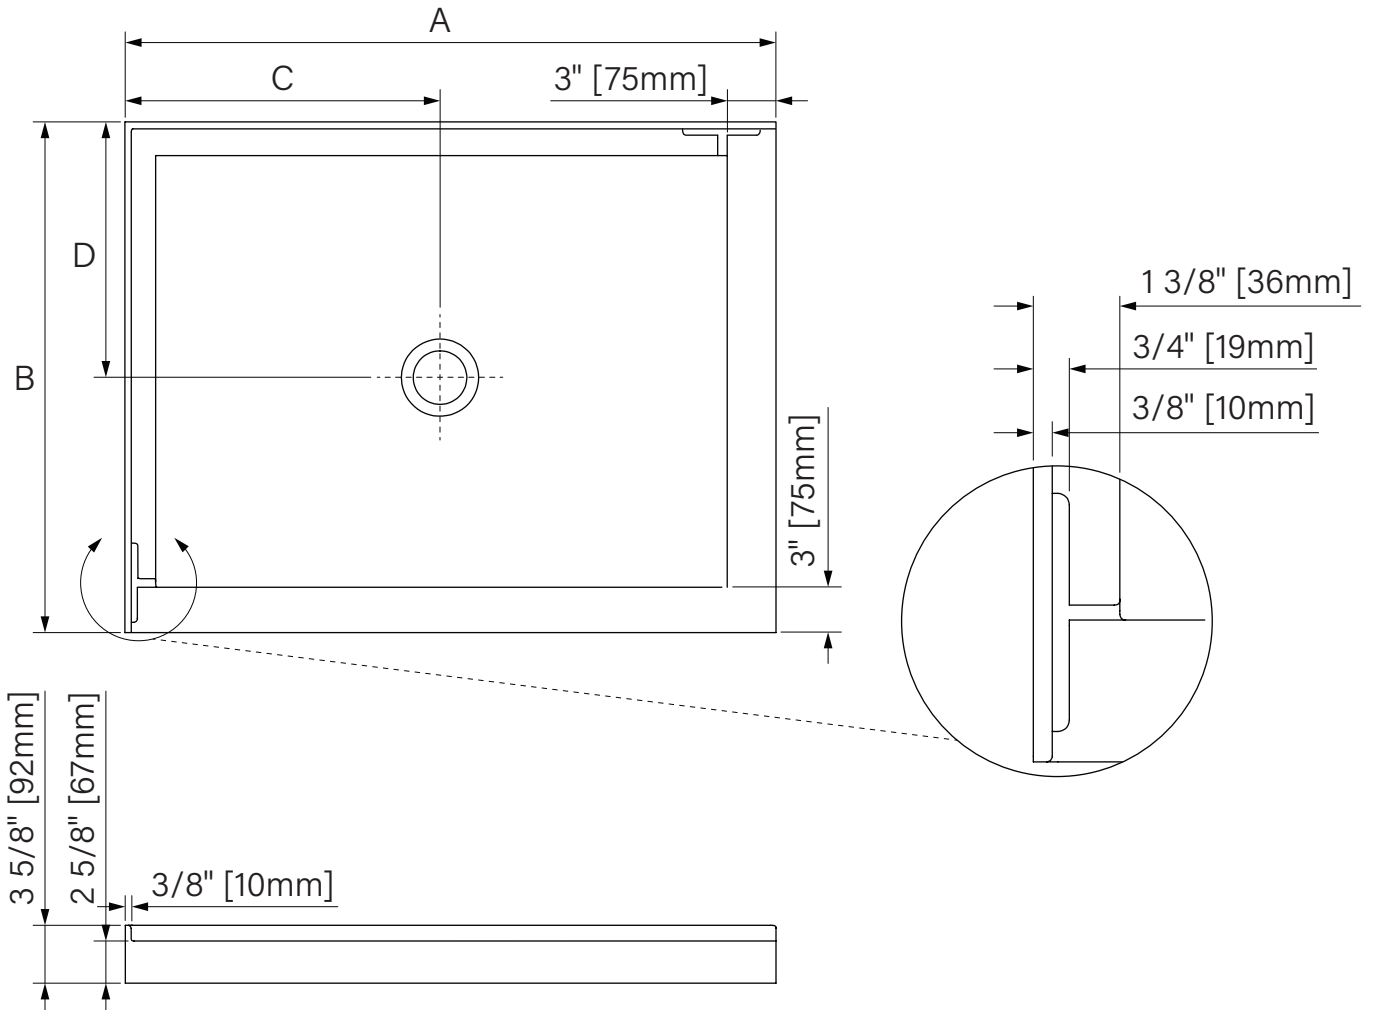

# Base de douche

Corner installation  
Centered drain  
Glossy white acrylic

*Installation en coin  
Drain centré  
Acrylique blanc lustré*

\*Illustrated offset left drain  
Also available offset right drain

*\*Illustré drain décalé à gauche  
Aussi disponible drain décalé à droite*

Variable dimensions  
*Dimensions variables*

	3232	3636	4242	4236	4832	4836	4842	6030	6032	6036	6042
<b>A</b>	31 7/8" 810mm	35 7/8" 911mm	41 7/8" 1064mm	41 7/8" 1064mm	47 7/8" 1216mm	47 7/8" 1216mm	47 7/8" 1216mm	59 7/8" 1521mm	59 7/8" 1521mm	59 7/8" 1521mm	59 7/8" 1521mm
<b>B</b>	31 7/8" 810mm	35 7/8" 911mm	41 7/8" 1064mm	35 7/8" 911mm	31 7/8" 810mm	35 7/8" 911mm	41 7/8" 1064mm	29 7/8" 759mm	31 7/8" 810mm	35 7/8" 911mm	41 7/8" 1064mm
<b>C</b>	15 15/16" 405mm	17 15/16" 456mm	20 15/16" 532mm	20 15/16" 532mm	23 15/16" 608mm	23 15/16" 608mm	23 15/16" 608mm	29 15/16" 760mm	29 15/16" 760mm	29 15/16" 760mm	29 15/16" 760mm
<b>D</b>	15 15/16" 405mm	17 15/16" 456mm	20 15/16" 532mm	17 15/16" 456mm	15 15/16" 405mm	17 15/16" 456mm	20 15/16" 532mm	14 15/16" 379mm	15 15/16" 405mm	17 15/16" 456mm	20 15/16" 532mm

The dimensions are subject to manufacturer's tolerance and may change without notice.

*Les dimensions sont soumises à des tolérances de fabrication et peuvent changer sans préavis.*

www.zitta.ca