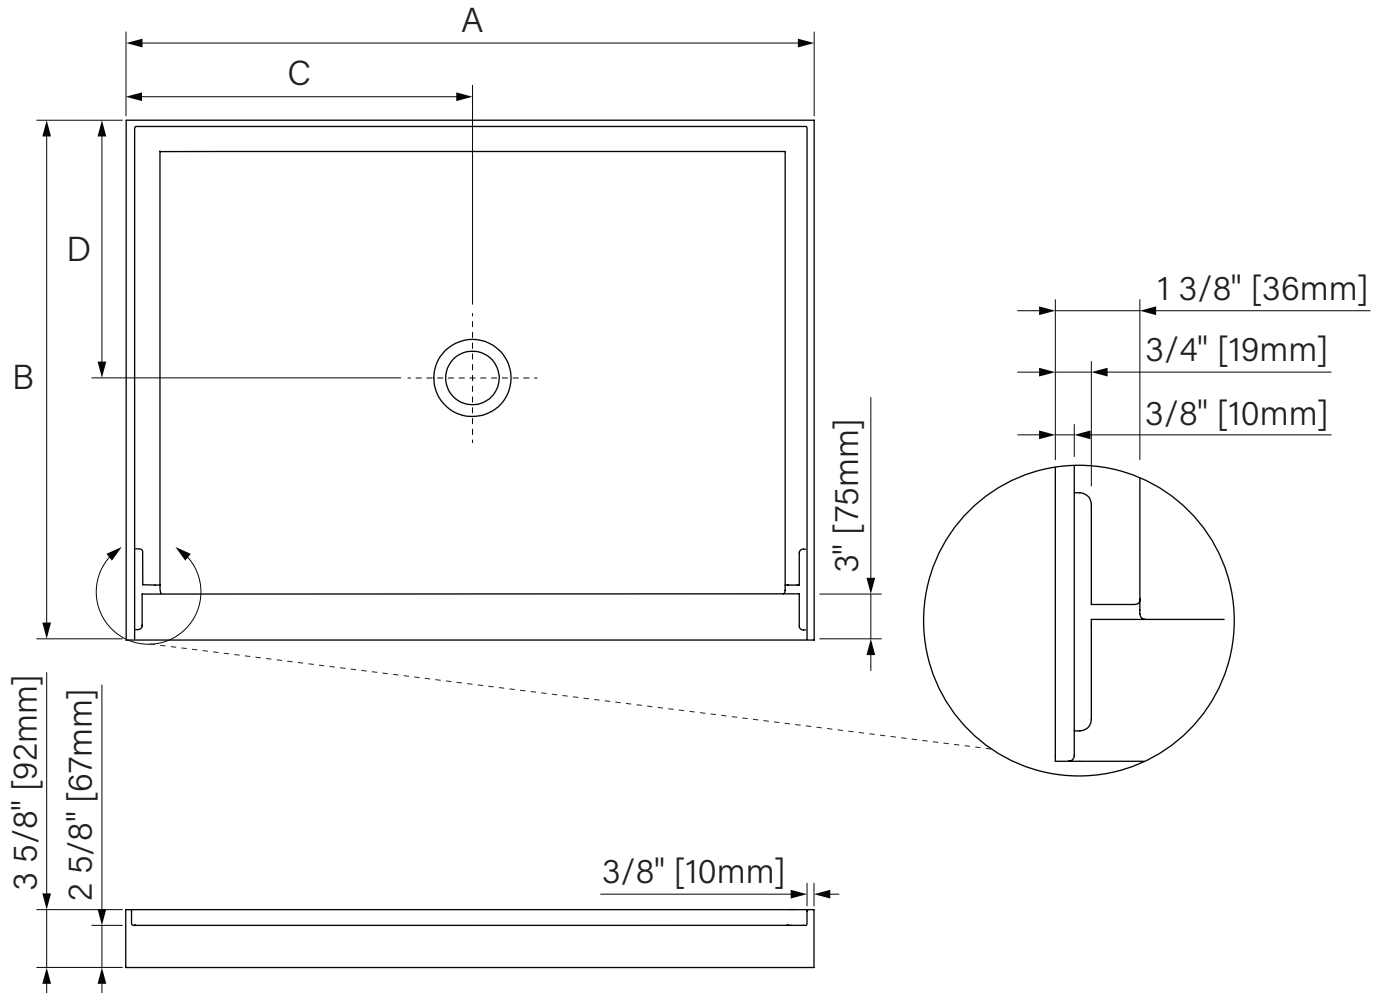

Base de douche

Alcove installation
Centered drain
Glossy white acrylic

Installation en alcôve
Drain centré
Acrylique blanc lustré

Variable dimensions /
Dimensions variables

	3232	3636	4242	4236	4832	4836	4842	6030	6032	6036	6042
A	31 7/8" 810mm	35 7/8" 911mm	41 7/8" 1064mm	41 7/8" 1064mm	47 7/8" 1216mm	47 7/8" 1216mm	47 7/8" 1216mm	59 7/8" 1521mm	59 7/8" 1521mm	59 7/8" 1521mm	59 7/8" 1521mm
B	31 7/8" 810mm	35 7/8" 911mm	41 7/8" 1064mm	35 7/8" 911mm	31 7/8" 810mm	35 7/8" 911mm	41 7/8" 1064mm	29 7/8" 759mm	31 7/8" 810mm	35 7/8" 911mm	41 7/8" 1064mm
C	15 15/16" 405mm	17 15/16" 456mm	20 15/16" 532mm	20 15/16" 532mm	23 15/16" 608mm	23 15/16" 608mm	23 15/16" 608mm	29 15/16" 760mm	29 15/16" 760mm	29 15/16" 760mm	29 15/16" 760mm
D	15 15/16" 405mm	17 15/16" 456mm	20 15/16" 532mm	17 15/16" 456mm	15 15/16" 405mm	17 15/16" 456mm	20 15/16" 532mm	14 15/16" 379mm	15 15/16" 405mm	17 15/16" 456mm	20 15/16" 532mm

The dimensions are subject to manufacturer's tolerance and may change without notice.

Les dimensions sont soumises à des tolérances de fabrication et peuvent changer sans préavis.

www.zitta.ca