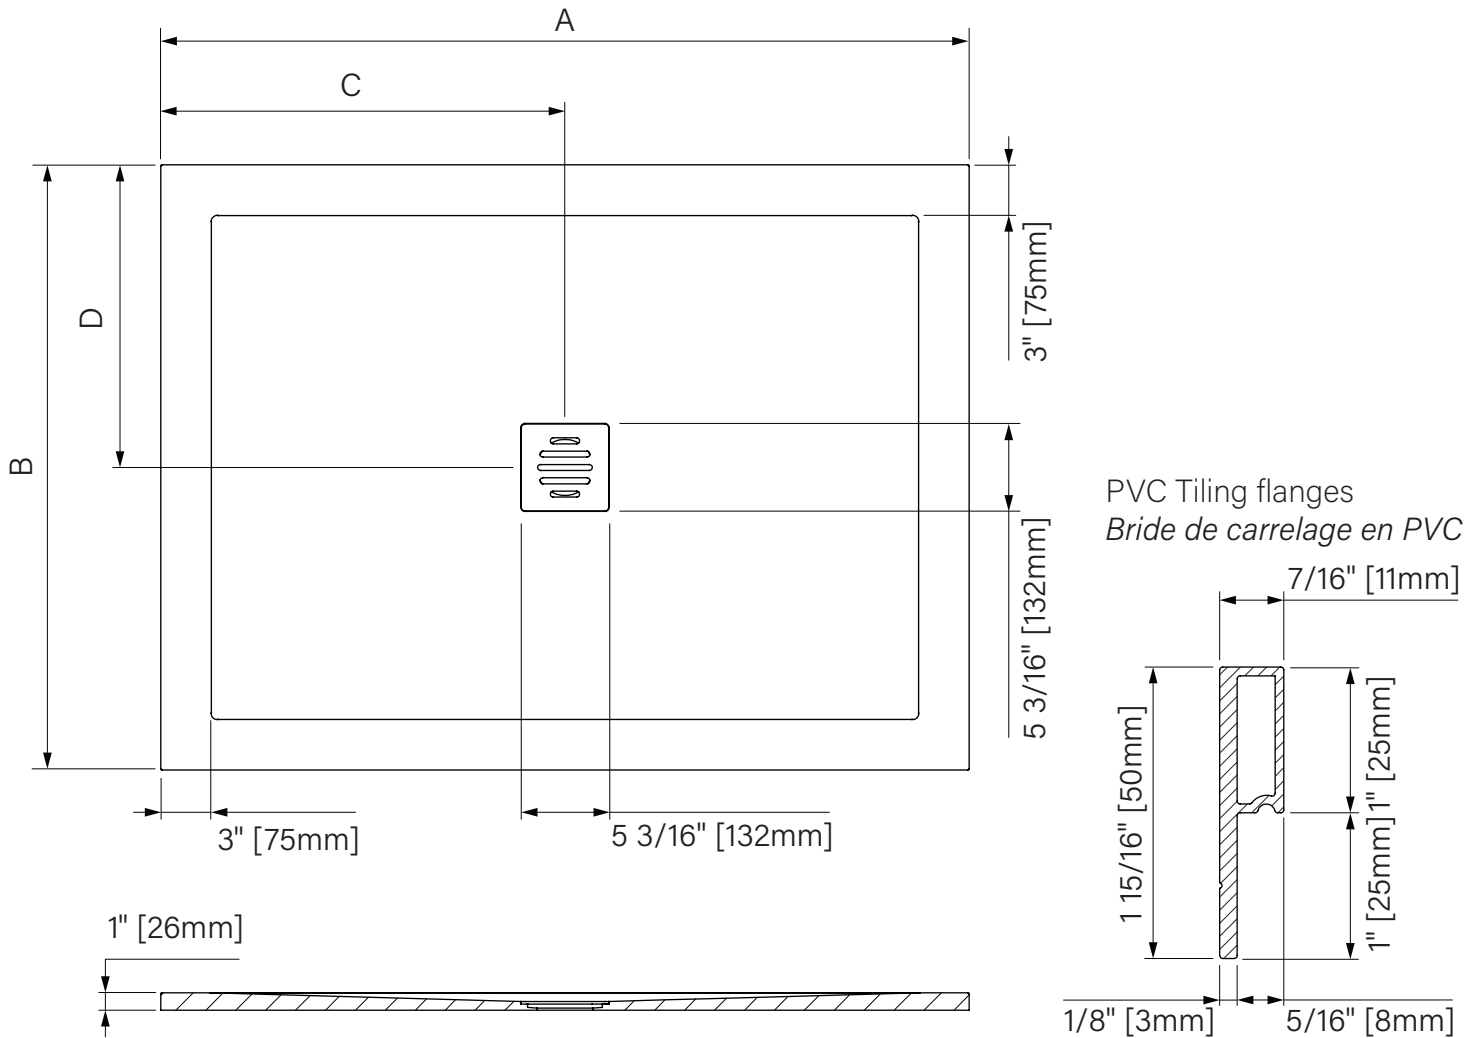

**Slate by Zitta ROC**

ROC shower base  
Resin and gelcoat  
Slate texture  
Colors white, black and grey  
Tiling flanges included

**Slate de Zitta ROC**

Base de douche ROC  
Résine et gelcoat  
Texture ardoise  
Couleur blanc, noir et gris  
Bride de carrelage incluse

Variable dimensions / Dimensions variables

	3636	4236	4242	4832	4836	5436	6032	6036
<b>A</b>	35 3/4" [908mm]	41 3/4" [1060mm]	41 3/4" [1060mm]	47 3/4" [1213mm]	47 3/4" [1213mm]	53 3/4" [1365mm]	59 3/4" [1518mm]	59 3/4" [1518mm]
<b>B</b>	35 3/4" [908mm]	35 3/4" [908mm]	41 3/4" [1060mm]	31 3/4" [806mm]	35 3/4" [908mm]	35 3/4" [908mm]	31 3/4" [806mm]	35 3/4" [908mm]
<b>C</b>	17 7/8" [454mm]	20 7/8" [530mm]	20 7/8" [530mm]	23 7/8" [606mm]	23 7/8" [606mm]	26 7/8" [683mm]	29 7/8" [759mm]	29 7/8" [759mm]
<b>D</b>	17 7/8" [454mm]	17 7/8" [454mm]	20 7/8" [530mm]	15 7/8" [403mm]	17 7/8" [454mm]	17 7/8" [454mm]	15 7/8" [403mm]	17 7/8" [454mm]

The dimensions are subject to manufacturer's tolerance and may change without notice.

Les dimensions sont soumises à des tolérances de fabrication et peuvent changer sans préavis.

www.zitta.ca