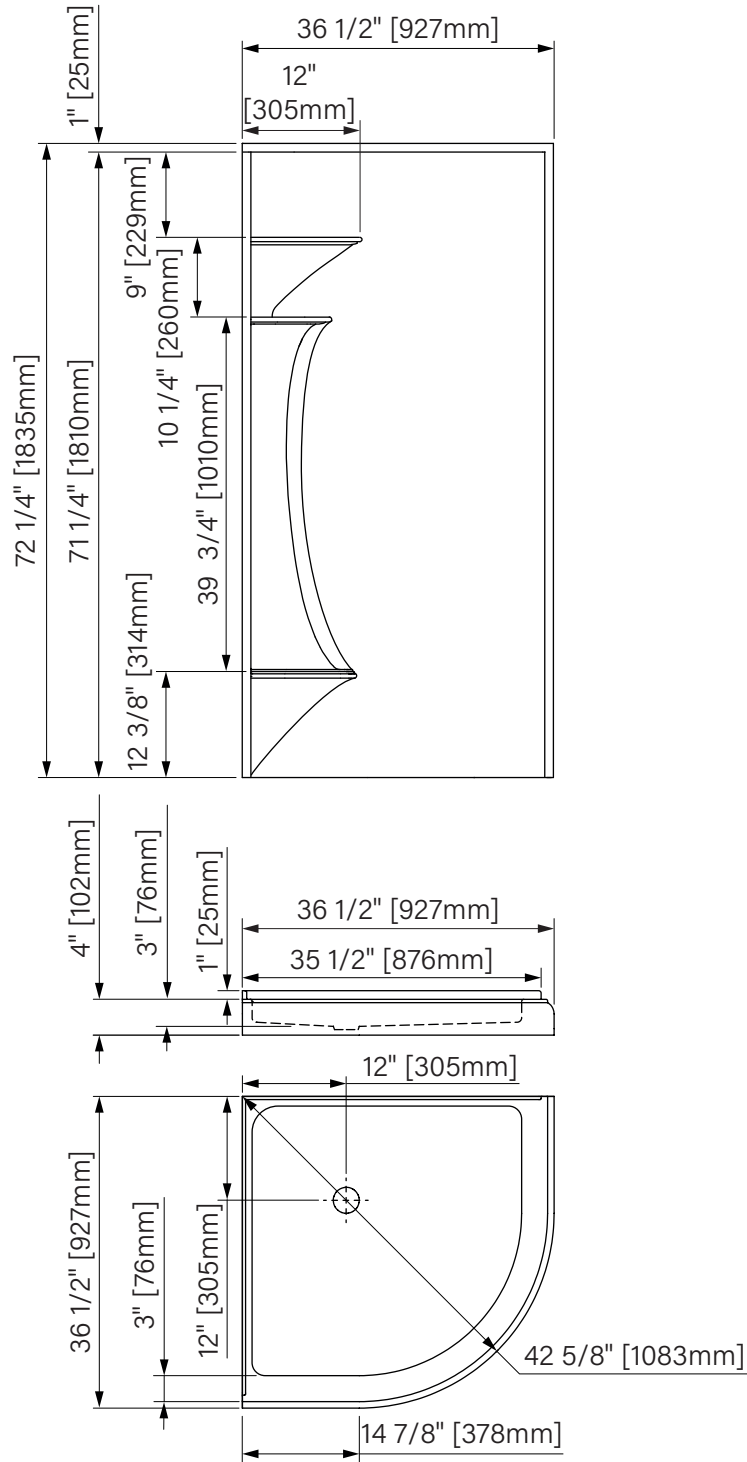

BOTERO

Neo-round shower wall & base

Glossy White Acrylic

Base - 36" x 36" x 4 3/4"

914mm x 914mm x 121mm

Wall - 36" x 36" x 72 1/4"

914mm x 914mm x 1835mm

Mur et base de douche néo-ronde

Acrylique blanc lusté

Base - 36" x 36" x 4 3/4"

914mm x 914mm x 121mm

Wall - 36" x 36" x 72 1/4"

914mm x 914mm x 1835mm

The dimensions are subject to manufacturer's tolerance and may change without notice.

Les dimensions sont soumises à des tolérances de fabrication et peuvent changer sans préavis.

www.zitta.ca