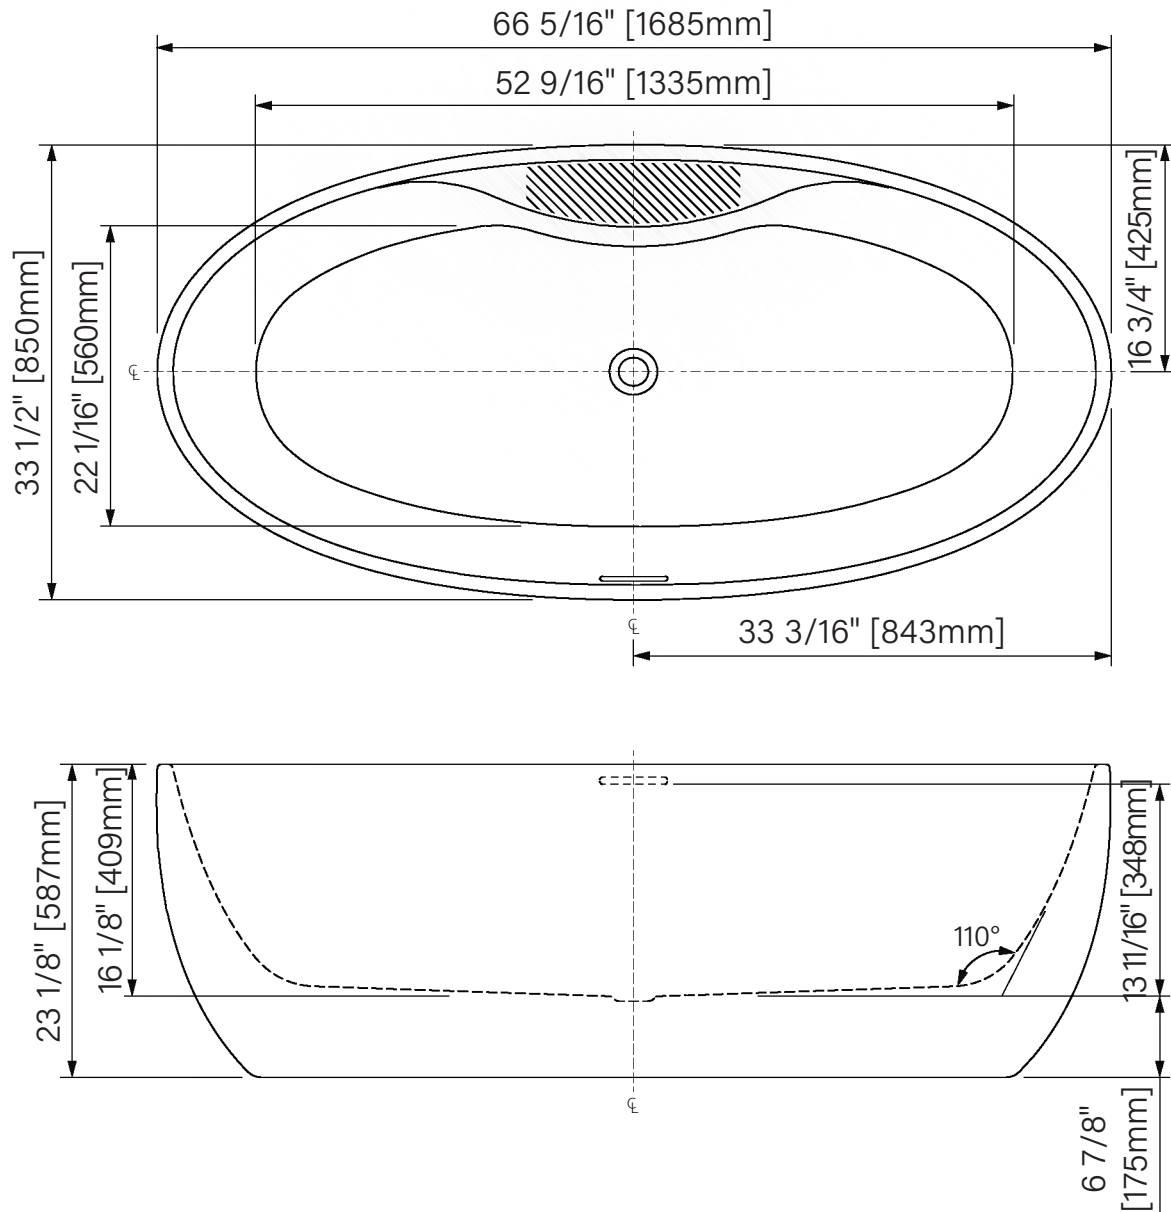

WAVE

Freestanding Bathtub

Glossy White Acrylic

66 5/16" x 33 1/2" x 23 1/8"

1685mm x 850mm x 587mm

Immersion point 13 11/16" / 348mm

Water capacity 60 gal U.S. / 277L

Baignoire autoportante

Acrylique blanc lusté

66 5/16" x 33 1/2" x 23 1/8"

1685mm x 850mm x 587mm

Immersion point 13 11/16" / 348mm

Capacité d'eau 60 gal É.U. / 277L

The dimensions are subject to manufacturer's tolerance and may change without notice.