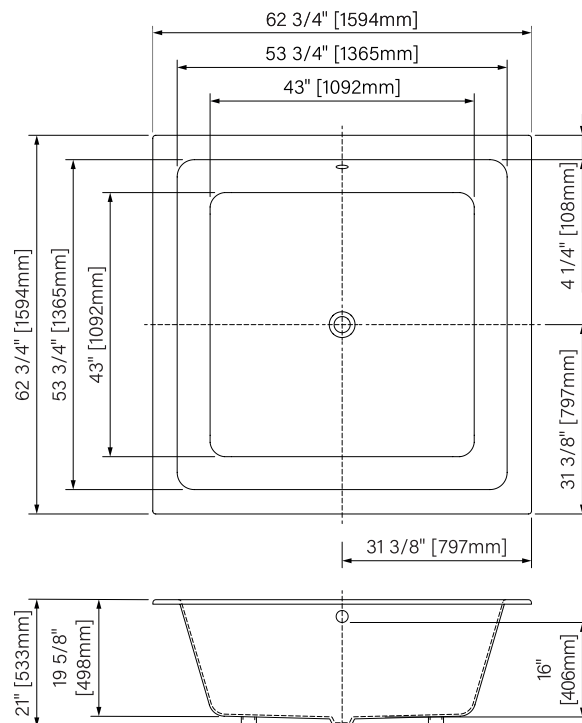

Calos²

Drop in bathtub
Glossy white acrylic
62 3/4" x 62 3/4" x 21"
1594mm x 1594mm x 533mm
Immersion point 16" - 406mm
Capacity 556L - 147 US gal

Baignoire podium
Acrylique blanc lustré
62 3/4" x 62 3/4" x 21"
1594mm x 1594mm x 533mm
Point immersion 16" - 406mm
Capacité 556L - 147 US gal

12' RELOCATION KIT / KIT DE RELOCALISATION 12'

ACC00003

WASTE & OVERFLOW / DRAIN & TROP-PLEIN

chrome / chrome

ACC00004

brushed nickel / nickel brossé

ACC00005

Drop in bathtub
Glossy white acrylic
62 3/4" x 62 3/4" x 21"
1594mm x 1594mm x 533mm
Immersion point 16" - 406mm
Capacity 556L - 147 US gal

Baignoire podium
Acrylique blanc lustré
62 3/4" x 62 3/4" x 21"
1594mm x 1594mm x 533mm
Point d'immersion 16" - 406mm
Capacité 556L - 147 US gal

zitta.ca
2.2

The dimensions are subject to manufacturer's tolerance and may change without notice.