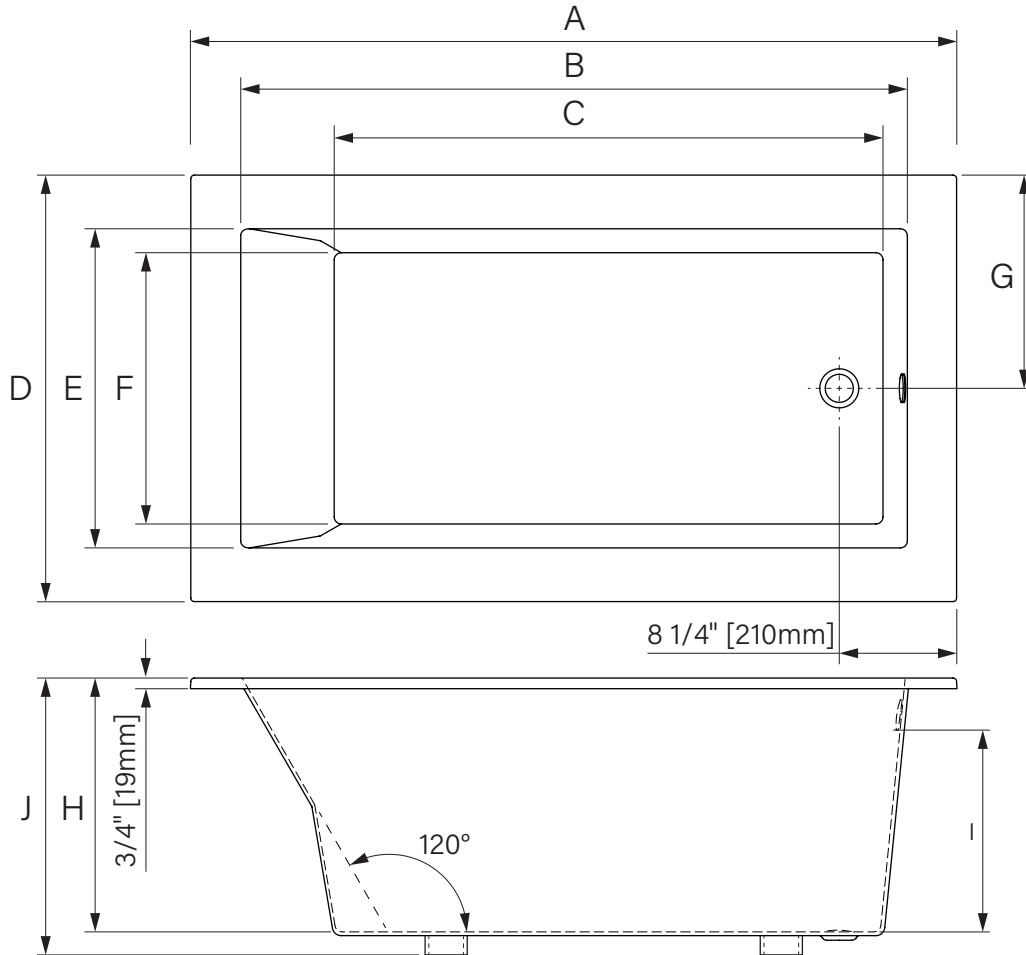

# CALOS

Drop-In Bathtub  
Glossy White Acrylic

Available models :  
5430 / 6032 / 6036 / 6636 / 7236

Immersion point : I

Water capacity : K

*Baignoire en podium*

*Acrylique blanc lusté*

*Modèles disponibles :*

*5430 / 6032 / 6036 / 6636 / 7236*

*Point d'immersion : I*

*Capacité d'eau : K*

Variable dimensions / Dimensions variables

	5430	6032	6036	6636	7236
A	53 7/8" [1368mm]	60" [1524mm]	60" [1524mm]	66" [1676mm]	72" [1829mm]
B	47" [1194mm]	51 1/4" [1302mm]	51" [1295mm]	57 1/2" [1461mm]	64" [1626mm]
C	38 1/2" [978mm]	40" [1016mm]	42" [1067mm]	47 1/2" [1207mm]	54" [1372mm]
D	30" [762mm]	32" [813mm]	36" [914mm]	36" [914mm]	36" [914mm]
E	22 1/2" [572mm]	23 1/2" [597mm]	27 1/2" [699mm]	27 1/2" [699mm]	28" [711mm]
F	19" [483mm]	20 1/4" [514mm]	25" [635mm]	25 3/4" [654mm]	26" [660mm]

	5430	6032	6036	6636	7236
G	15" [381mm]	16" [406mm]	18" [457mm]	18" [457mm]	18" [457mm]
H	17" [432mm]	19" [546mm]	19" [546mm]	19" [546mm]	19" [546mm]
I	14 1/2" [368mm]	16 3/8" [416mm]	16 3/4" [425mm]	16 1/2" [419mm]	15" [381mm]
J	18 1/2" [470mm]	21 1/2" [546mm]	21 1/2" [546mm]	21 1/2" [546mm]	23 1/2" [597mm]
K	51 gal. [193L]	57 gal. [216L]	64 gal. [242L]	70 gal. [265L]	77 gal. [291L]