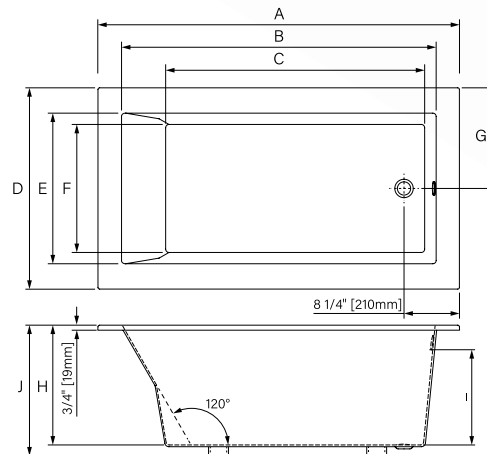

zitta.ca

2.4

Drop-in bathtub
Glossy white acrylic
Baignoire podium
Acrylique blanc lustré

53 7/8" x 30" x 18"
Immersion point / Point d'immersion 13 1/4"
Capacity / Capacité 193L - 51 US gal

60" x 32" x 22"
Immersion point / Point d'immersion 15 1/4"
Capacity / Capacité 216L - 57 US gal

60" x 36" x 21 1/2"
Immersion point / Point d'immersion 15 1/2"
Capacity / Capacité 242L - 64 US gal

66" x 36" x 21 1/2"
Immersion point / Point d'immersion 15 1/4"
Capacity / Capacité 265L - 70 US gal

72" x 36" x 23 1/2"
Immersion point / Point d'immersion 15"
Capacity / Capacité 291L - 77 US gal

Variable dimensions / Dimensions variables

	5430	6032	6036	6636	7236		5430	6032	6036	6636	7236
A	53 7/8" [1368mm]	60" [1524mm]	60" [1524mm]	66" [1676mm]	72" [1829mm]	G	15" [381mm]	16" [406mm]	18" [457mm]	18" [457mm]	18" [457mm]
B	47" [1194mm]	51 1/4" [1302mm]	51" [1295mm]	57 1/2" [1461mm]	64" [1626mm]	H	17" [432mm]	19" [546mm]	19" [546mm]	19" [546mm]	19" [546mm]
C	38 1/2" [978mm]	40" [1016mm]	42" [1067mm]	47 1/2" [1207mm]	54" [1372mm]	I	14 1/2" [368mm]	16 3/8" [416mm]	16 3/4" [425mm]	16 1/2" [419mm]	15" [381mm]
D	30" [762mm]	32" [813mm]	36" [914mm]	36" [914mm]	36" [914mm]	J	18 1/2" [470mm]	21 1/2" [546mm]	21 1/2" [546mm]	21 1/2" [546mm]	23 1/2" [597mm]
E	22 1/2" [572mm]	23 1/2" [597mm]	27 1/2" [699mm]	27 1/2" [699mm]	28" [711mm]	K	51 gal. [193L]	57 gal. [216L]	64 gal. [242L]	70 gal. [265L]	77 gal. [291L]
F	19" [483mm]	20 1/4" [514mm]	25" [635mm]	25 3/4" [654mm]	26" [660mm]						