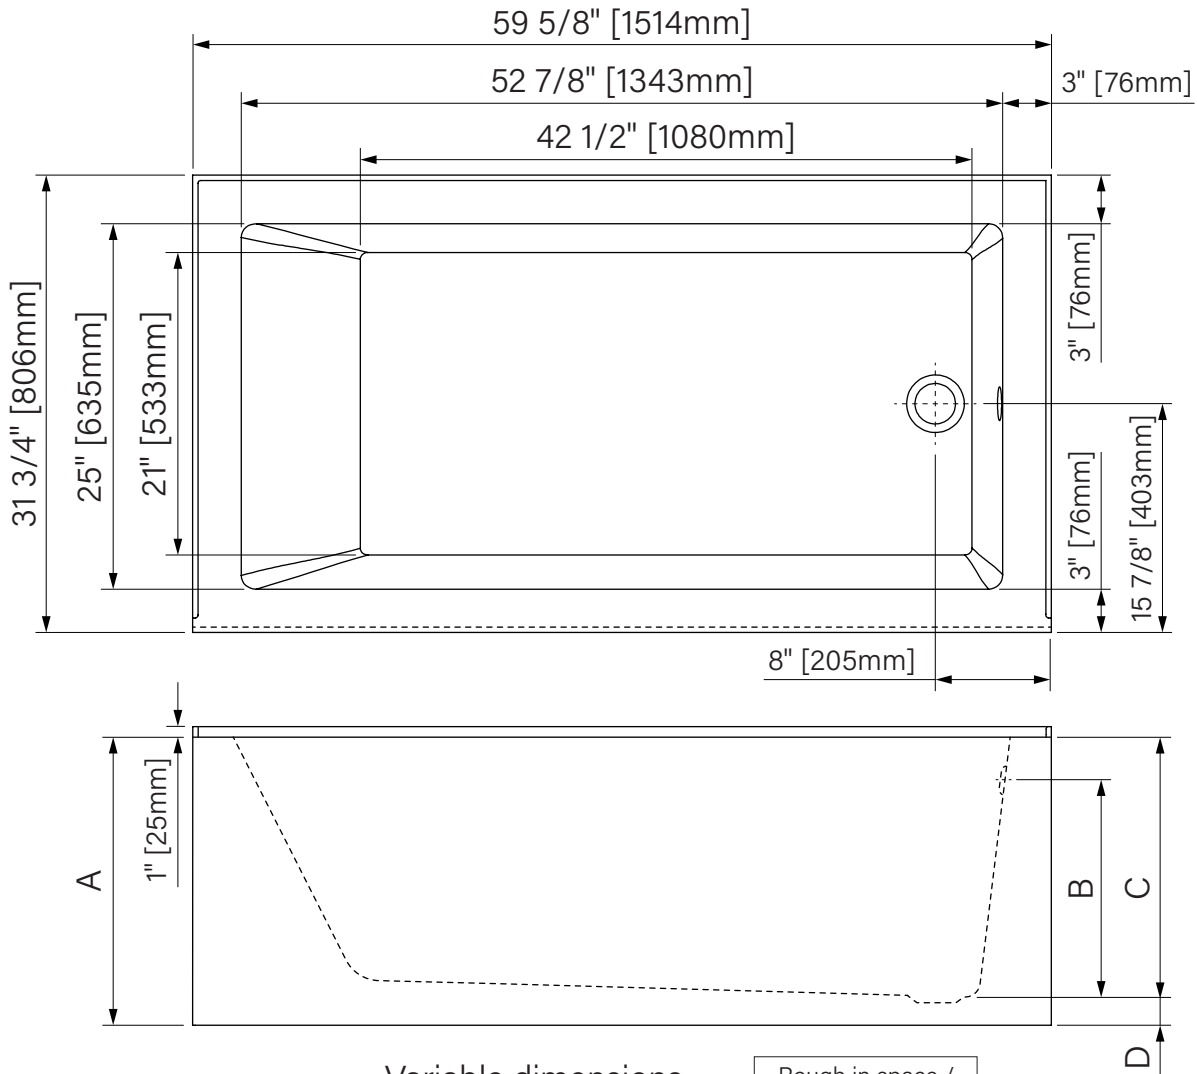

AVENCIA I

Alcove skirt bathtub
 Glossy White Acrylic
 59 5/8" x 31 3/4" x A
 1514mm x 806mm x A
 Immersion point B
 Water capacity E

Baignoire avec jupe en alcôve
 Acrylique blanc lusté
 59 5/8" x 31 3/4" x A
 1514mm x 806mm x A
 Point d'immersion B
 Capacité d'eau E

Variable dimensions
 Dimensions variables

Rough in space /
 Dégagement sous
 baignoire

	6032 x 17	6032 x 20	6032 x 20
A	17" [432mm]	20" [508mm]	20" [508mm]
B	10 3/4" [273mm]	13 3/4" [379mm]	10 3/4" [273mm]
C	14 1/4" [362mm]	17 1/2" [445mm]	14 1/4" [362mm]
D	2 1/2" [64mm]	2 1/2" [64mm]	5 1/2" [140mm]
E	49gal. [184L]	61gal. [230L]	49gal. [184L]