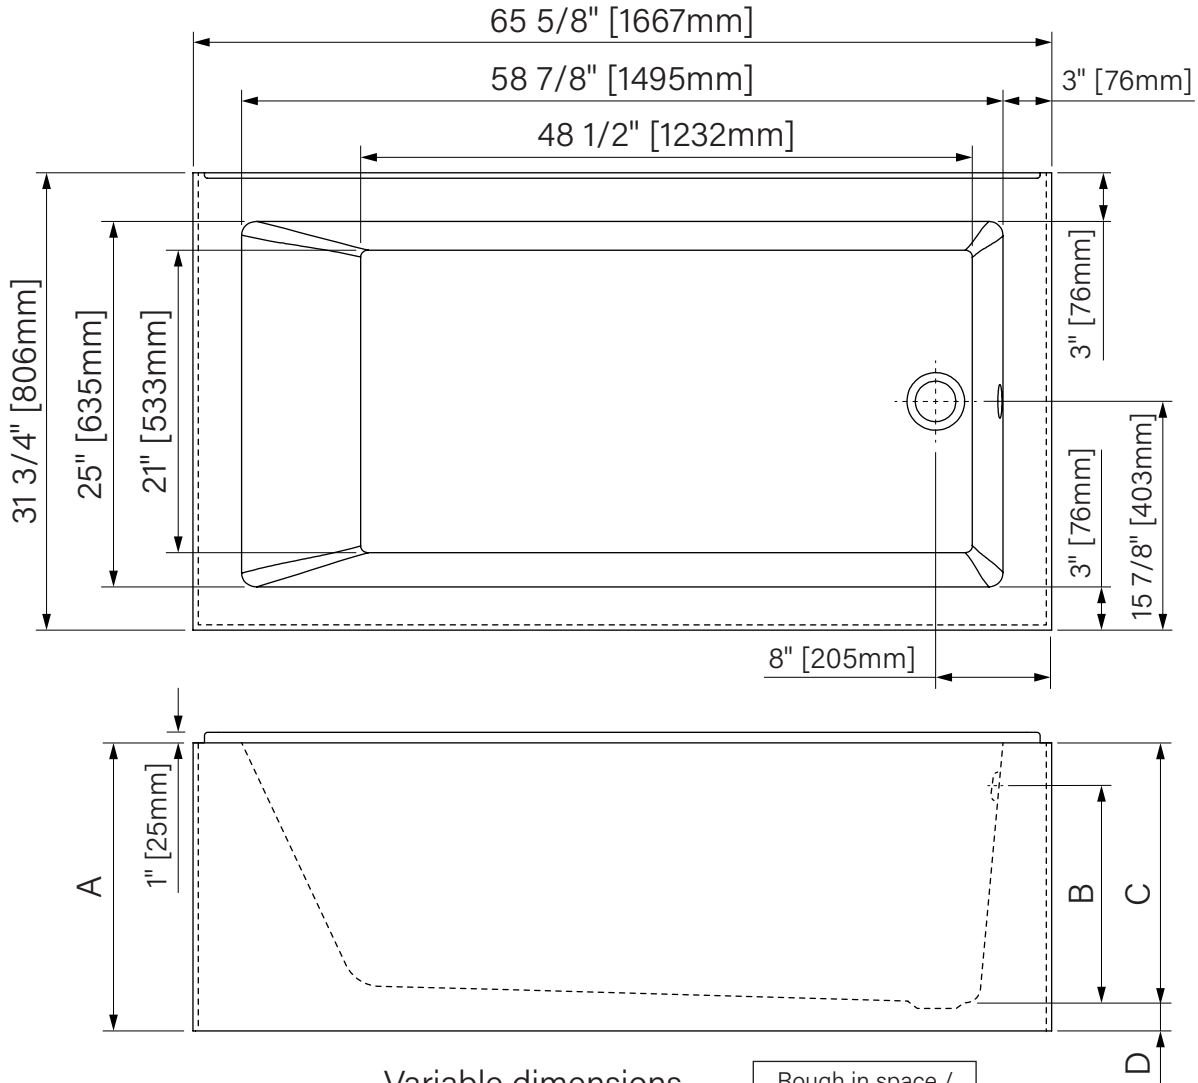

AVENCIA III

Wall skirt bathtub
 Glossy White Acrylic
 65 5/8" x 31 3/4" x A
 1667mm x 806mm x A
 Immersion point B
 Water capacity E

Baignoire avec jupe sur mur
Acrylique blanc lusté
 65 5/8" x 31 3/4" x A
 1667mm x 806mm x A
Point d'immersion B
Capacité d'eau E

Variable dimensions
Dimensions variables

Rough in space /
Dégagement sous
baignoire

	6632 x 17	6632 x 20	6632 x 20
A	17" [432mm]	20" [508mm]	20" [508mm]
B	10 3/4" [273mm]	13 3/4" [379mm]	10 3/4" [273mm]
C	14 1/4" [362mm]	17 1/2" [445mm]	14 1/4" [362mm]
D	2 1/2" [64mm]	2 1/2" [64mm]	5 1/2" [140mm]
E	54gal. [201L]	68gal. [257L]	54gal. [201L]