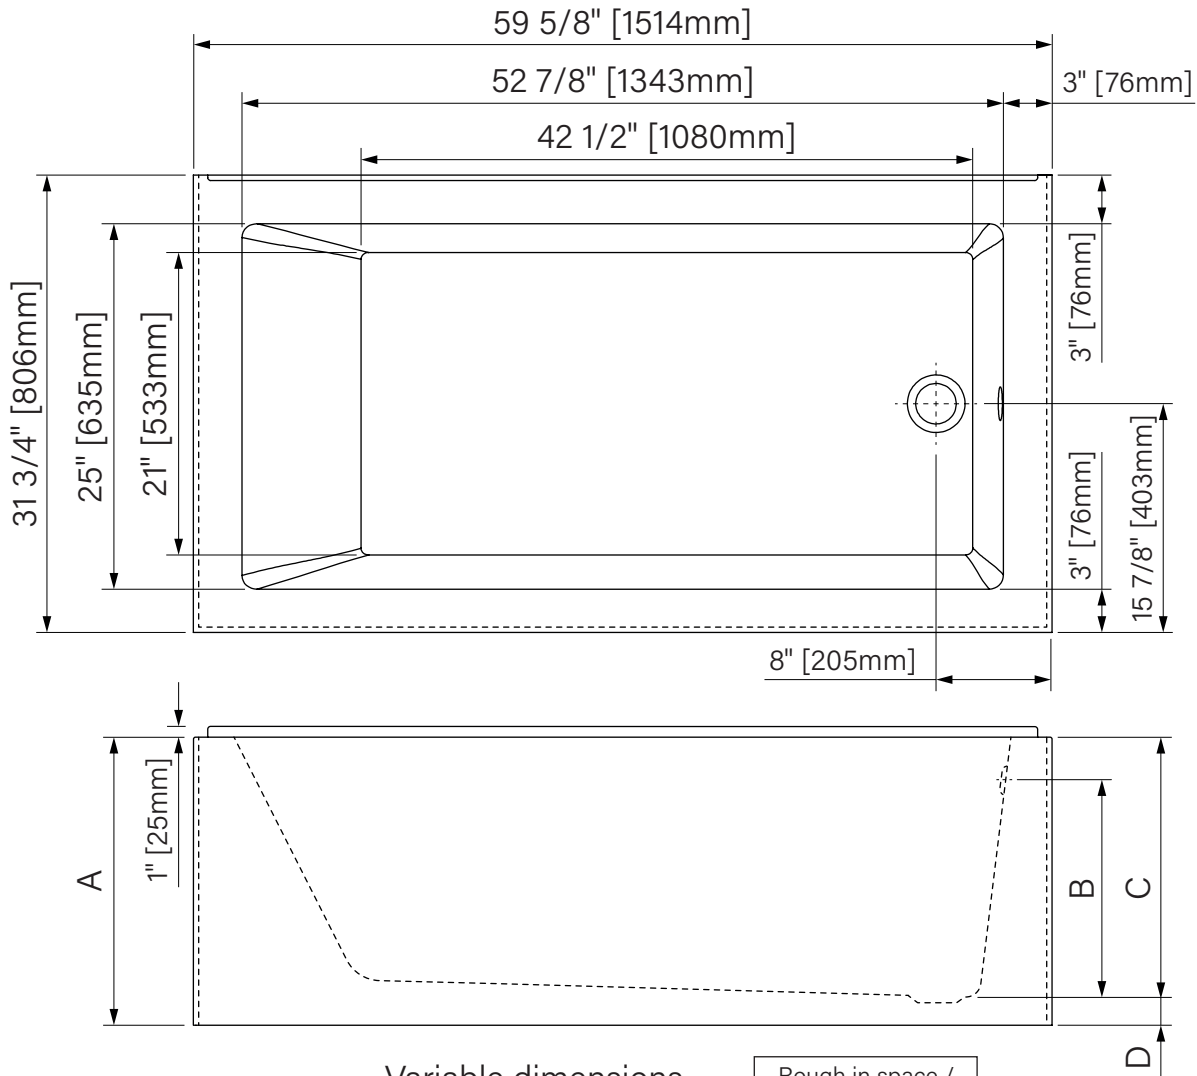

AVENCIA III

Wall skirt bathtub
 Glossy White Acrylic
 59 5/8" x 31 3/4" x A
 1514mm x 806mm x A
 Immersion point B
 Water capacity E

Baignoire avec jupe sur mur
Acrylique blanc lusté
 59 5/8" x 31 3/4" x A
 1514mm x 806mm x A
 Point d'immersion B
 Capacité d'eau E

Variable dimensions
 Dimensions variables

Rough in space /
 Dégagement sous
 baignoire

	6032 x 17	6032 x 20	6032 x 20
A	17" [432mm]	20" [508mm]	20" [508mm]
B	10 3/4" [273mm]	13 3/4" [379mm]	10 3/4" [273mm]
C	14 1/4" [362mm]	17 1/2" [445mm]	14 1/4" [362mm]
D	2 1/2" [64mm]	2 1/2" [64mm]	5 1/2" [140mm]
E	49gal. [184L]	61gal. [230L]	49gal. [184L]