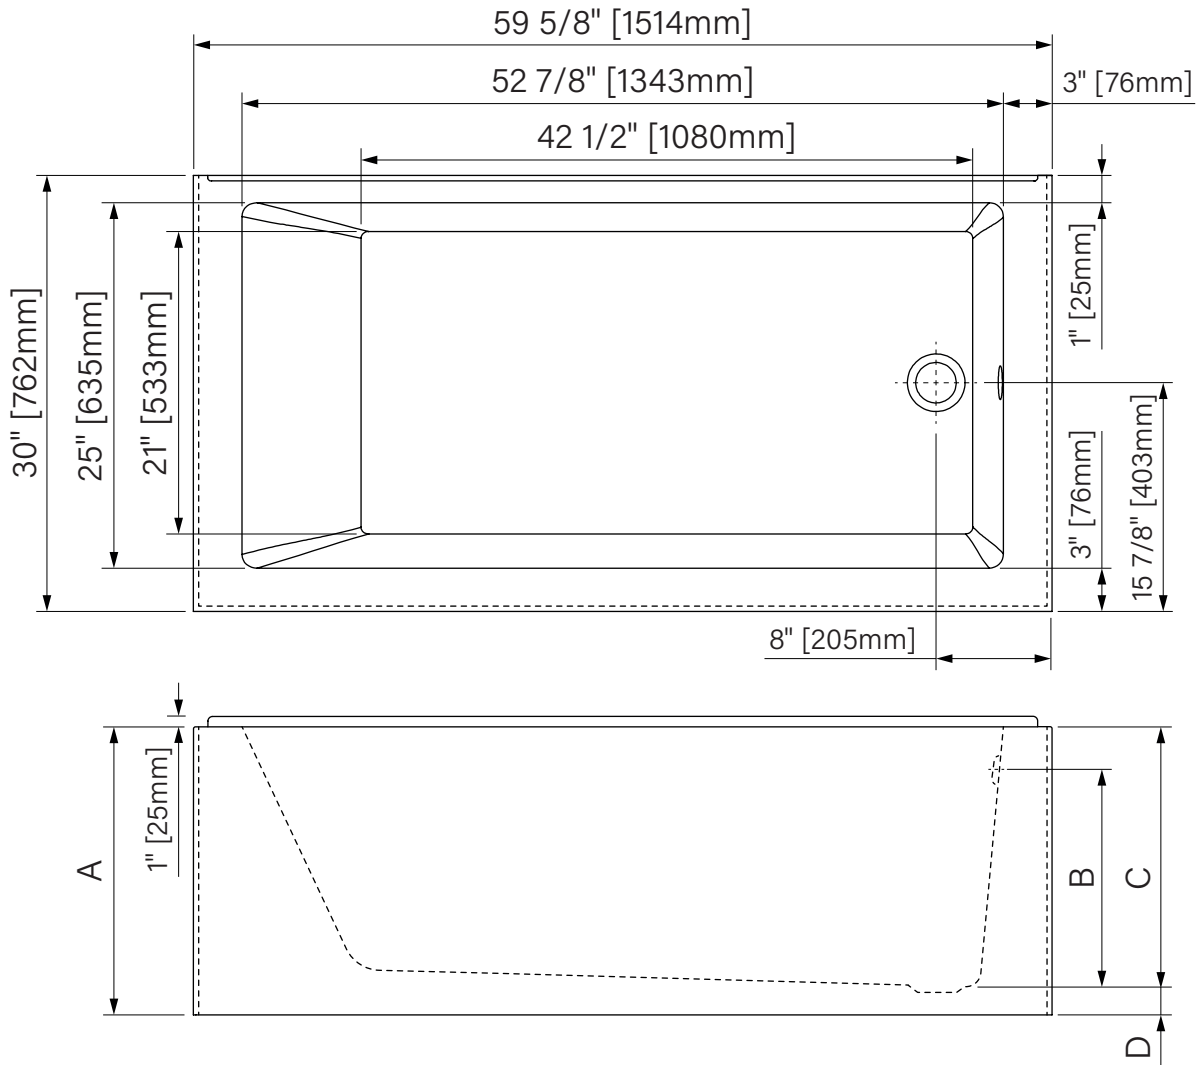

AVENCIA III

Wall skirt bathtub
 Glossy White Acrylic
 59 5/8" x 30" x A
 1514mm x 762mm x A
 Immersion point B
 Water capacity E

Baignoire avec jupe sur mur
Acrylique blanc lusté
 59 5/8" x 30" x A
 1514mm x 762mm x A
 Point d'immersion B
 Capacité d'eau E

Variable dimensions
Dimensions variables

Rough in space /
Dégagement sous
baignoire

	6030 x 17	6030 x 20	6030 x 20
A	17" [432mm]	20" [508mm]	20" [508mm]
B	10 3/4" [273mm]	13 3/4" [379mm]	10 3/4" [273mm]
C	14 1/4" [362mm]	17 1/2" [445mm]	14 1/4" [362mm]
D	2 1/2" [64mm]	2 1/2" [64mm]	5 1/2" [140mm]
E	49gal. [184L]	61gal. [230L]	49gal. [184L]