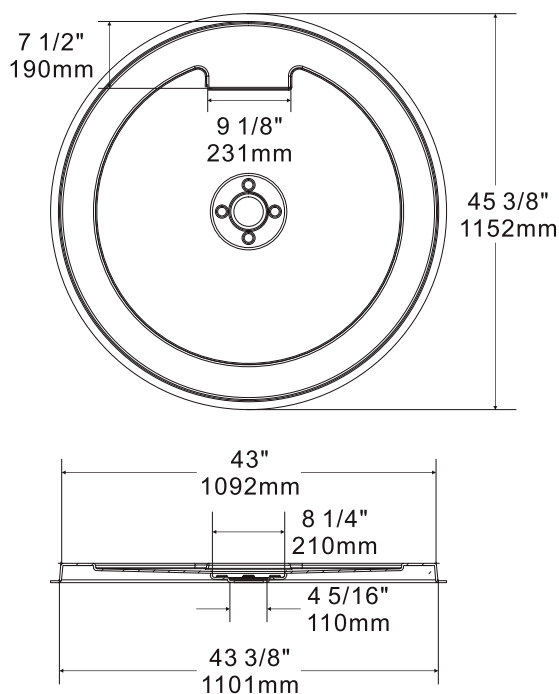

CUPC certified, our shower bases with central drain cover and moulded tile flanges are offered in an extensive number of sizes and configurations, including our angled base. Its unique design will perfectly fit a replacement base for a corner shower. The glossy finish of our acrylic is non-porous and easy to clean.

B4200RDC1

Shower base

PURE ACRYLIC REINFORCED WITH FIBERGLASS
42"X42"
FREESTANDING WITH SHOWER COLUMN

Base : B4200RDC1
Box #1 :
45 1/2" x 45 1/2" x 2"
1155 mm x 1155 mm x 50 mm

Total number of box : 1

- Design with pure forms
- Freestanding installation
- Possibility of unlimited design
- White glossy interior surfaces
- Smooth background
- Shell of pure acrylic reinforced with 4 layers of fiberglass
- Central drain
- Acrylic drain cover
- 1" (3/8") molded tiling flanges
- Threshold of 3"
- Support legs
- Several sizes and configurations available
- Standard drain not included
- Easy installation and maintenance
- 10 years warranty
- CUPC certificated